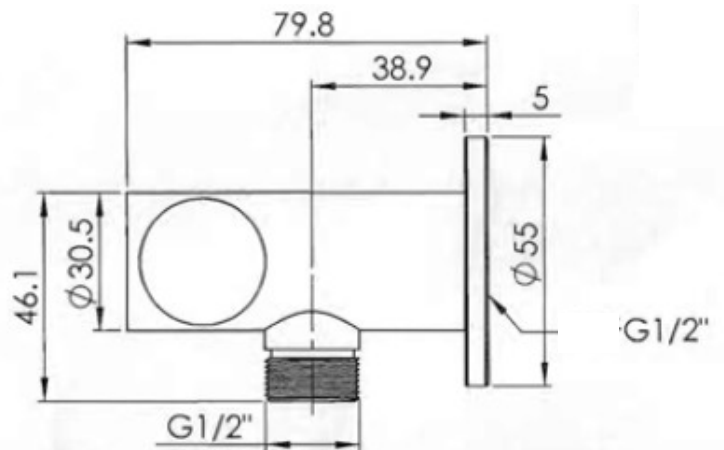

OSBORNE ROUND DELUXE HAND SHOWER BRACKET (GRRDHSB)

Proudly imported and distributed by
Gro Agencies Pty Ltd
Unit 2 / 37 Howe St, Osborne Park, WA, 6017
P 08 9446 3288 E info@groagencies.com.au W www.groagencies.com.au