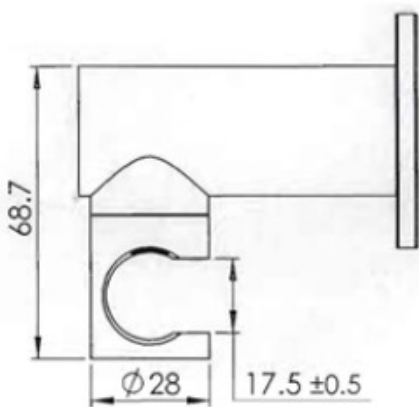

OSBORNE ROUND DELUXE HAND SHOWER BRACKET (GRRDHSB)

Proudly imported and distributed by
Gro Agencies Pty Ltd
Unit 2 / 37 Howe St, Osborne Park, WA, 6017
P 08 9446 3288 E info@groagencies.com.au W www.groagencies.com.au